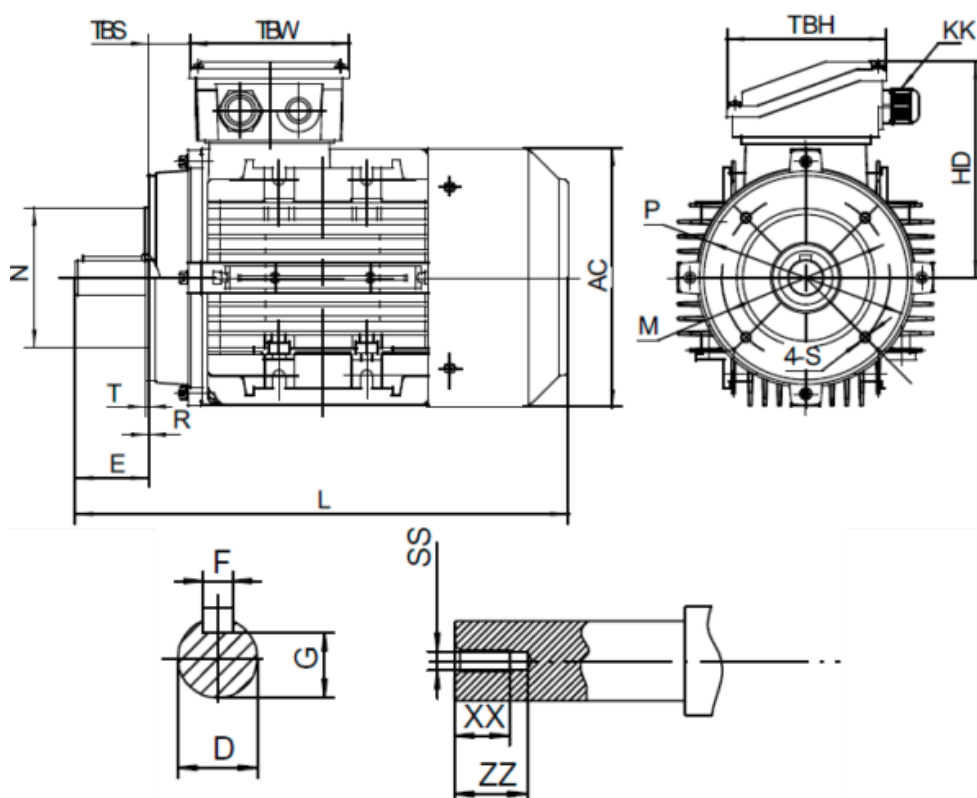

Data Sheet

Article number: 25160005561540

Description: Kleedrive T2A 802-6 0.55kw 900 rpm UL/CSA
3x230/400V 50HZ IP55 B14 PTO

Measures

AA = 160	L = 277	TBH = 109
AC = Ø157	M = Ø100	TBS = 26.5
AD = 214	N = Ø80	TBW = 109
D = Ø19	P = Ø120	XX = 16
E = 40	R = 0	ZZ = 21
F = 6	S = M6	
G = 15.5	SS = M6	
HD = 134	T = 3	